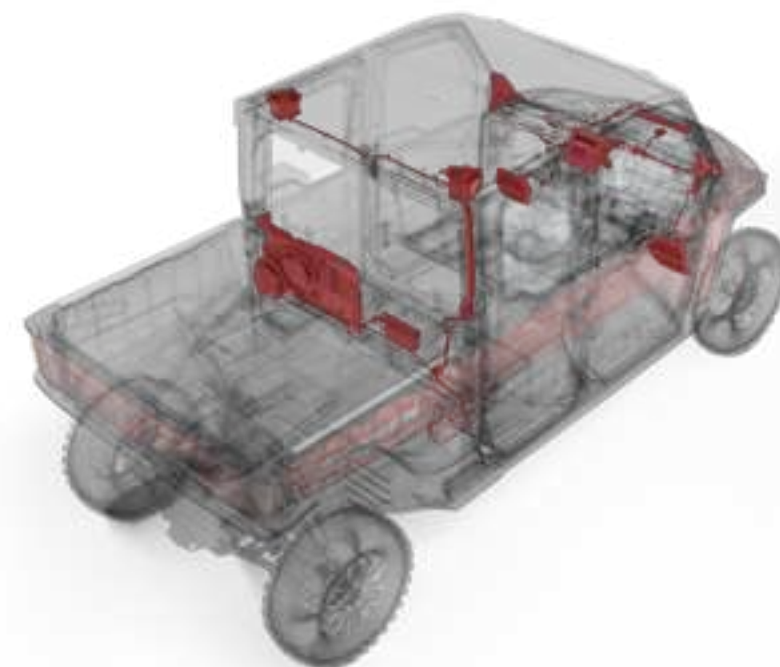

JBL has brought music to life in a way people can feel for over 70 years. From iconic concerts to the world's biggest sporting events, the award-winning sound has powered the world's most epic musicians, athletes and venues. Unleash the power of music so you can live life to the fullest wherever and whenever.

JBL® partnered with Polaris to create the highest performing audio system, specifically designed for RANGER. Purpose-built to stand up to any outdoor environment and to handle the toughest jobs.

JBL® TRAIL PRO 2000 AUDIO KIT

1. 25 Watt x 4 channel internal amplifier
   - 4.3" color TFT screen
   - Bluetooth® 4.2
   - AM/FM/WB tuner
   - Two 50 Watt tweeters
   - Two 75 Watt 6.5" speakers
2. » 2889762
   XD 1500 '24, CREW XD 1500 '24