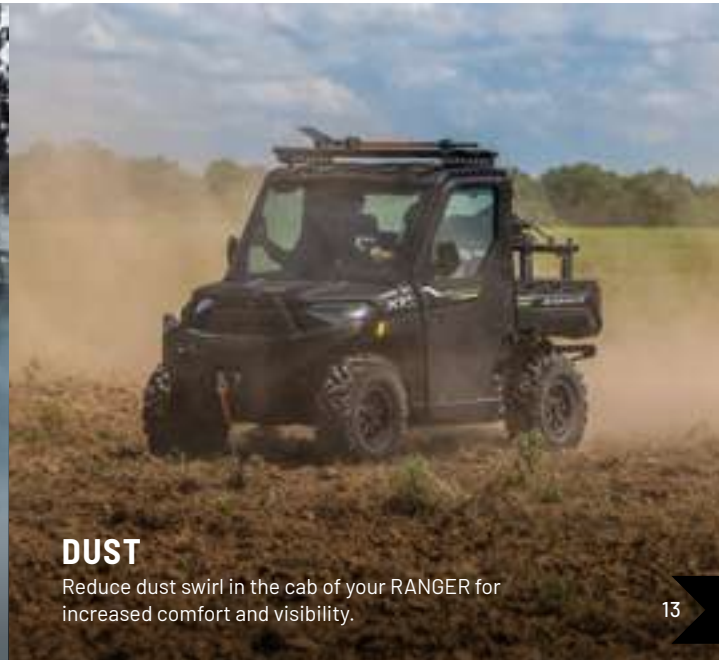

DUST
Reduce dust swirl in the cab of your RANGER for increased comfort and visibility.