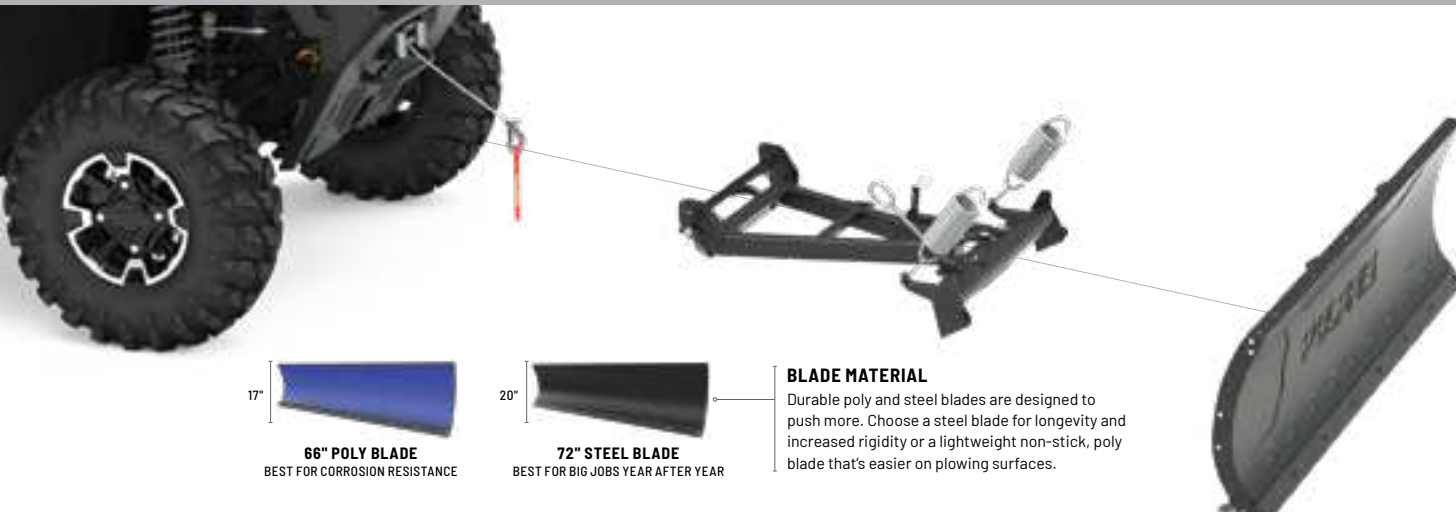

PLOWS

GLACIER® HD PLOW SYSTEM

MAKE QUICK WORK OF THE SMALLER JOBS

Move some snow with the sturdy and capable Glacier HD plow system, and discover why a major snowfall can be the highlight of your week. With a robust frame, beefy poly and steel blade options, convenient Lock & Ride mounting and dismounting and amazing value, Glacier HD is a great choice in the dead of winter.

3-SEAT & CREW

72" or
66" blades

Choice of
poly or steel

Manual angle
system standard

17" **66" POLY BLADE**
BEST FOR CORROSION RESISTANCE

20" **72" STEEL BLADE**
BEST FOR BIG JOBS YEAR AFTER YEAR

BLADE MATERIAL
Durable poly and steel blades are designed to push more. Choose a steel blade for longevity and increased rigidity or a lightweight non-stick, poly blade that's easier on plowing surfaces.