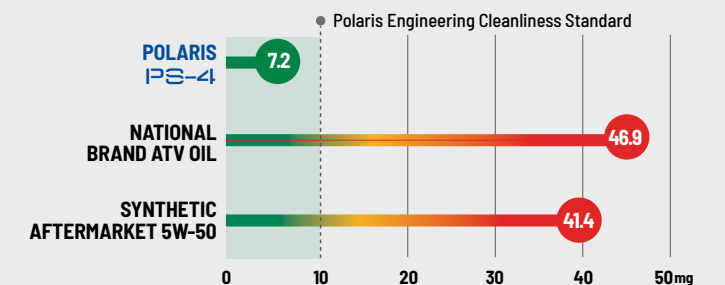

DEPOSIT TEST

LOWER DEPOSITS = MAXIMUM POWER

OIL CHANGE KITS

These convenient kits include everything needed including filter and oil volume per vehicle

PS-4 5W-50		PS-4 EXTREME 0W-50	
PART NUMBER	VEHICLE FITMENT	PART NUMBER	
2890882	RANGER XD 1500	2890883	
2202166	RANGER/RZR/SPORTSMAN 570, TWIN 600, TWIN 700, TWIN 800	2890056	
2879323	RANGER, GENERAL 900-1000, RZR 900-1000, RS1, POLARIS XPEDITION	2890057	
2877473	RANGER/SPORTSMAN 300-500, SPORTSMAN/SCRAMBLER 500/850/1000	2890055	
2881696	RZR TURBO (NON PRO R)	2890058	
2890880	RZR PRO R	2890881	

POLARIS INVESTS IN EACH OIL AT & ABOVE THESE LEVELS

12+ DEDICATED
TEAM MEMBERS
FOCUSED ON POLARIS OIL

18+ MONTHS
DEVELOPMENT & TESTING

76,000+ HOURS
DYNO TESTING

2.2/3.5 MILLION+
MILES/KM
FIELD TESTING