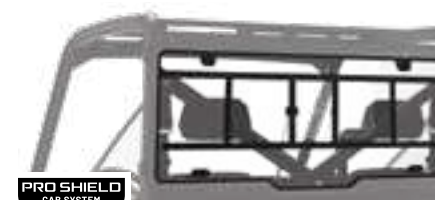

REAR PANELS

REAR PANEL - SLIDING GLASS

- Sliding window provides ventilation, cab comfort and access to cargo in rear box

» 2879015

XP 1000 '17-24, CREW XP 1000 '18-24, CREW 1000 '20-24, 1000 '20-24, XP KINETIC '23-24