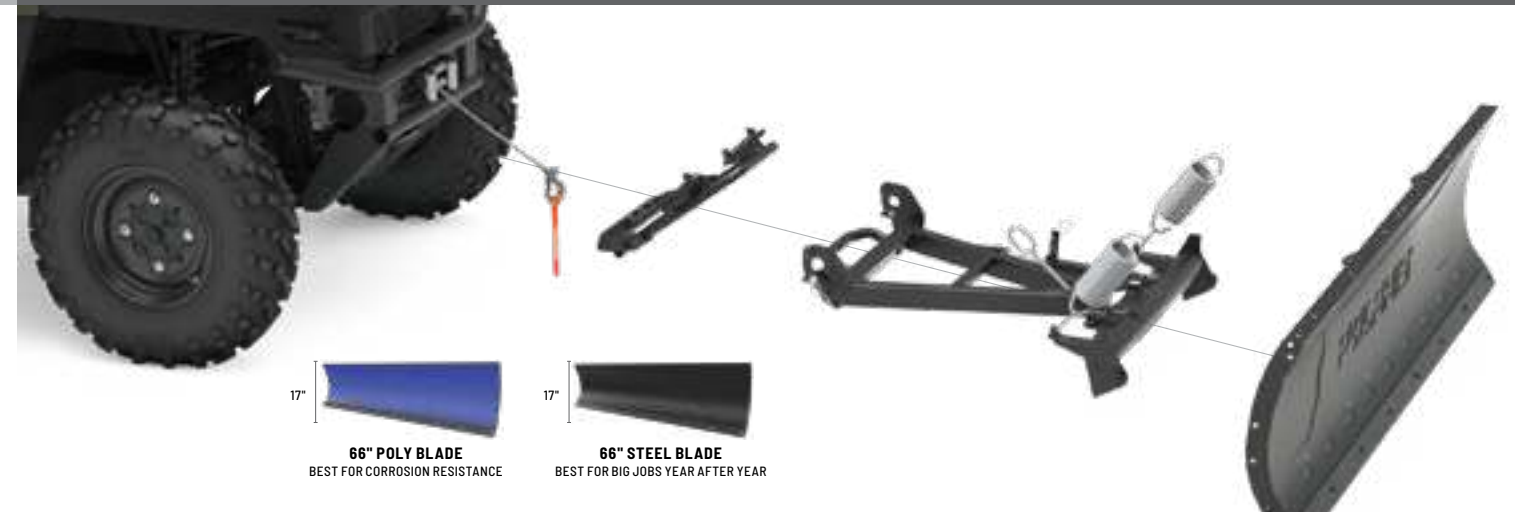

2-SEAT & CREW 570 FULL-SIZE & CREW

66"
blades

Choice of
poly or steel

17" **66" POLY BLADE**
BEST FOR CORROSION RESISTANCE

17" **66" STEEL BLADE**
BEST FOR BIG JOBS YEAR AFTER YEAR

BUILD A PLOW SYSTEM

MODELS	STEP 1 SELECT A MOUNT	STEP 2 SELECT A FRAME	STEP 3 SELECT A LIFT METHOD	STEP 4 SELECT A BLADE
XP 1000 '18-24 CREW XP 1000 '19-24 1000 '20-24 CREW 1000 '20-24 XP KINETIC '23-24	Not Required INTEGRATED INTO FACTORY BRUSHGUARD NON EPS RANGER 1000 REQUIRES FRONT BUMPER	Frame 2889307 Replacement Shear Pin 2205527	WINCHES TOP SELLER Polaris HD 4,500 lb. Winch 2882714	BLADES TOP SELLER 72" Steel 2890335 66" Poly 2880269 TOP SELLER 66" Steel 2890336