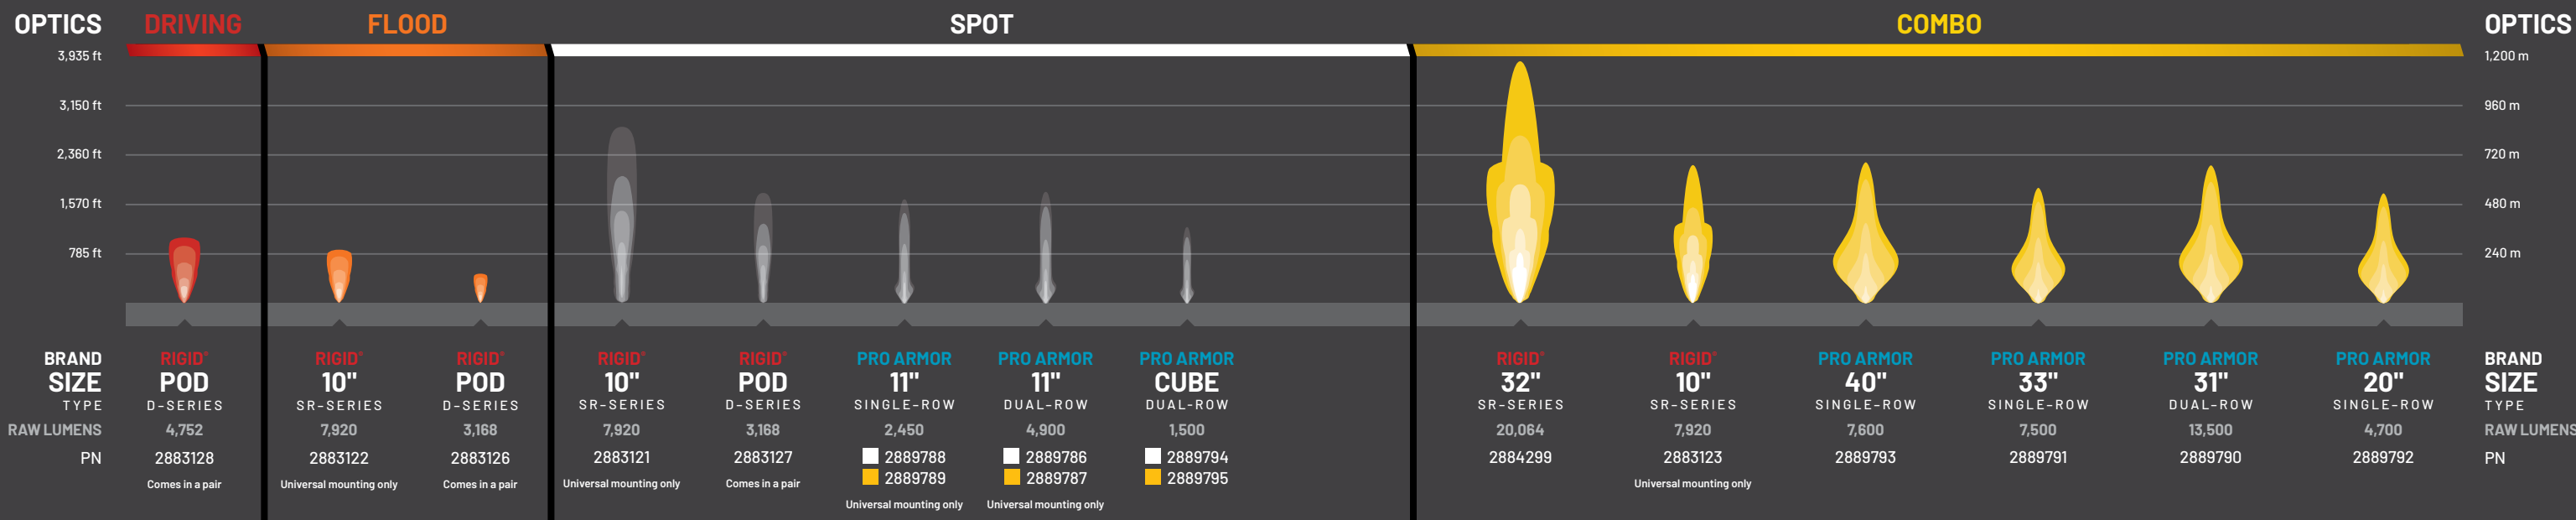

DOESN'T OVERTAX
Trust it to work when you need it to

ADVANCED TECH

RIGID® lights are driven by Aluminum PCB Smart Boards®, 6063-T5 aircraft aluminum extruded housings and Tiger Drylac® UV protection polyester powdercoating.

EXCLUSIVE OPTICS

RIGID® lights feature impact-resistant polycarbonate lenses for a 100% water/dustproof seal.

RIGID® LIMITED LIFETIME WARRANTY

If you own a RIGID® light and it breaks, we will replace or repair it for life.*

RUGGED CONSTRUCTION

Pro Armor lights are designed to be big and beefy with an aggressive style all their own, and housed in IP67 marine-grade rated UV polyester powdercoating.

MASSIVELY BRIGHT

Pro Armor builds bright lights designed for any riding experience. All that power is directed through heat dissipating aluminum for streamlined heat management.

LIGHT BAR TYPES

SR-SERIES PRO

Sleek, powerful, low-profile (under 2" tall). Lights extreme distances with low energy usage.

Available in 10" & 32"

D-SERIES PRO

Compact to fit almost anywhere with high output and low energy usage.

Available in Driving, Flood & Spot

DUAL-ROW LED

The most spread and farthest illumination downrange. Easy to mount.

Available in 11" & 31"

SINGLE-ROW LED

Powerful, compact, low-profile light bars with sleek look.

Available in 11", 20", 33" & 40"

CUBE LED

Small size allows mounting in strategic locations for added lighting.

Available in Spot

LIGHT BAR OPTIONS