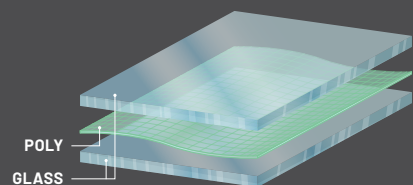

WINDSHIELDS & REAR PANELS

POLARIS ENGINEERED ADVANTAGES

GLASS vs HARD COAT POLY

Superior optical clarity (automotive level)
Scratch-resistant
Curved to fit, seals tight
Cold weather / heavy duty
Wiper ready

Lightweight, flexible, easy to store/remove
Impact-resistant
Tight seal keeps out rain and dust
30x more scratch resistant