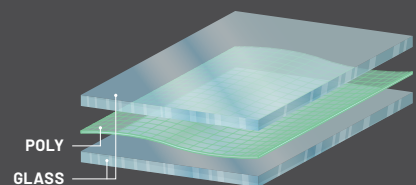

WINDSHIELDS & REAR PANELS

GLASS VS HARD COAT POLY

Superior optical clarity (automotive level)
Scratch-resistant
Curved to fit, seals tight
Cold weather / heavy duty
Wiper ready

Lightweight, flexible, easy to store/remove
Impact-resistant
360° seal keeps out rain and dust