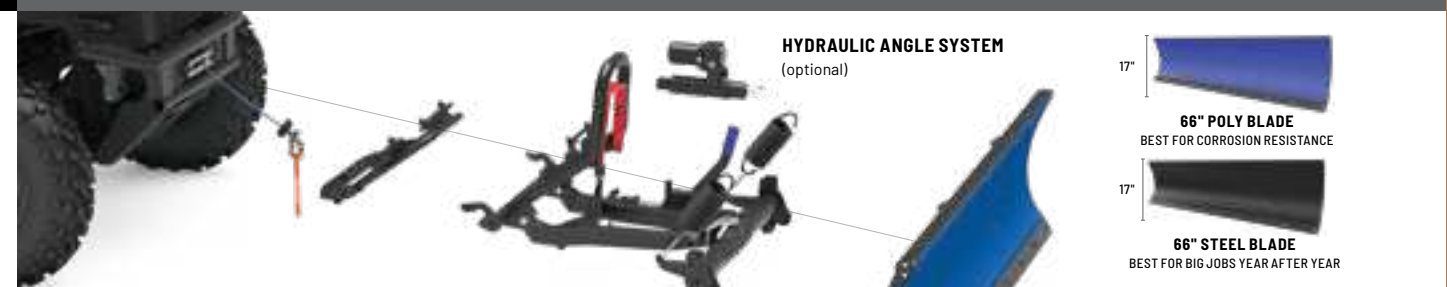

BUILD YOUR PLOW SYSTEM	STEP 1 SELECT A MOUNT	STEP 2 SELECT A FRAME	STEP 3 SELECT PLOW CONTROL	WINCH	STEP 4 SELECT A BLADE
MODELS	MOUNT	FRAME	HYDRAULICS	WINCH	BLADES
570 FULL-SIZE '16-24 CREW 570 FULL-SIZE '16-24 500 '10-24 570 '10-21 CREW 570 '10-21 LI-ION EV '15-24 EV '15-24	Mount & Quick Release Hook 2880261	TOP SELLER Frame 2880260 Frame Extension 2880267 FOR VEHICLES USING TRACK SYSTEM	Glacier Pro HD Plow Hydraulic Angle System 2889032 Power Controller 2879227 NO SHIFTER TO MOUNT CONTROLLER ON EV REQUIRED FOR HYDRAULIC COMPONENTS	Polaris Pro HD 4,500 lb. Winch 2882238	TOP SELLER 72" Steel 2890335 66" Poly 2880269 TOP SELLER 66" Steel 2890336
SP 570 '22-24 CREW SP 570 '22-24 PREMIUM AND NORTHSTAR EDITION MODELS	Quick Release Hook 2889577 REQUIRED FOR ALL TRIMS MOUNT INTEGRATED INTO FRONT BUMPER	Replacement Shear Pin 2205527	Glacier Pro HD Plow Hydraulic Angle System 2889032 Power Controller 2889162 NO SHIFTER TO MOUNT CONTROLLER ON EV REQUIRED FOR HYDRAULIC COMPONENTS	Polaris Pro HD 4,500 lb. Winch 2885096	
SP 570 '22-24 CREW SP 570 '22-24	Mount 2889195 Quick Release Hook 2889577				

PLOW ACCESSORIES

PLOW BLADE SNOW DEFLECTOR

- » 72" • 2858541
- » 66" • 2879866
- » 60" • 2871808

HEAVY-DUTY SNOW PLOW DEFLECTOR

1. » 72" • 2884160
   - » **NEW** 84" • 2889749
2. XD 1500 '24, CREW XD 1500 '24
3. REQUIRES 84" STEEL BLADE (2889111), SOLD SEPARATELY

QUICK RELEASE SKID SHOES

1. Helps prevent blade wear
   - Hardened steel for industrial strength
2. » 2205223

COIL SPRING SPACER

1. Keep the front end of the vehicle up and improve ride quality when using a plow on strut or A-Arm vehicles
2. » 2872655

GLACIER 6" PLOW EXTENSIONS

1. 6" steel plow extensions that attach to the side of 66" and 72" Glacier Pro HD plows
2. » 2889328

NEW 84" UPPER PLOW EXTENSION

1. Adds additional height to blade to push more snow
2. » 2889748
3. XD 1500 '24, CREW XD 1500 '24
4. REQUIRES 84" STEEL BLADE (2889111), SOLD SEPARATELY

NEW INTAKE PRE-FILTER KIT - SNOW

1. Pre-filter kit for trouble-free use in snowy conditions
2. » 2890251
3. XD 1500 '24, CREW XD 1500 '24

WEAR BARS

- Protect your plow blade and minimize wear on the actual blade

- » 72" STEEL • 2204976
- » 72" HD STEEL • 2879875
- » 72" UHMWPE • 2890289
- » 66" STEEL • 2879867
- » 66" HD STEEL • 2879868
- » 60" STEEL • 2877243
- » 66" UHMWPE • 2890290

PLOW BACK DRAG BAR

1. Has a hinged, rear facing cutting edge that improves back dragging performance and allows the bar to float when plowing forward to reduce wear and tear
2. » 72" • 2889329
3. » **NEW** 84" • 2889747

QUICK RELEASE SKID SHOES

1. Helps prevent blade wear
   - Hardened steel for industrial strength
2. » 2208864

PLOW MARKER

1. Helps driver monitor plow blade position
   - Sold in pairs
2. » 2872726

PLOW LINK

- » 2204974

COMMON ACCESSORIES

CONNECTED TECHNOLOGY

ELECTRICAL ACCESSORIES

TRACKS

COOLERS

HUNT

WINCHES

PLOWS

LIGHTING

WHEELS & TIRES

CHOOSE A PLOW SYSTEM

BUILD A PLOW SYSTEM