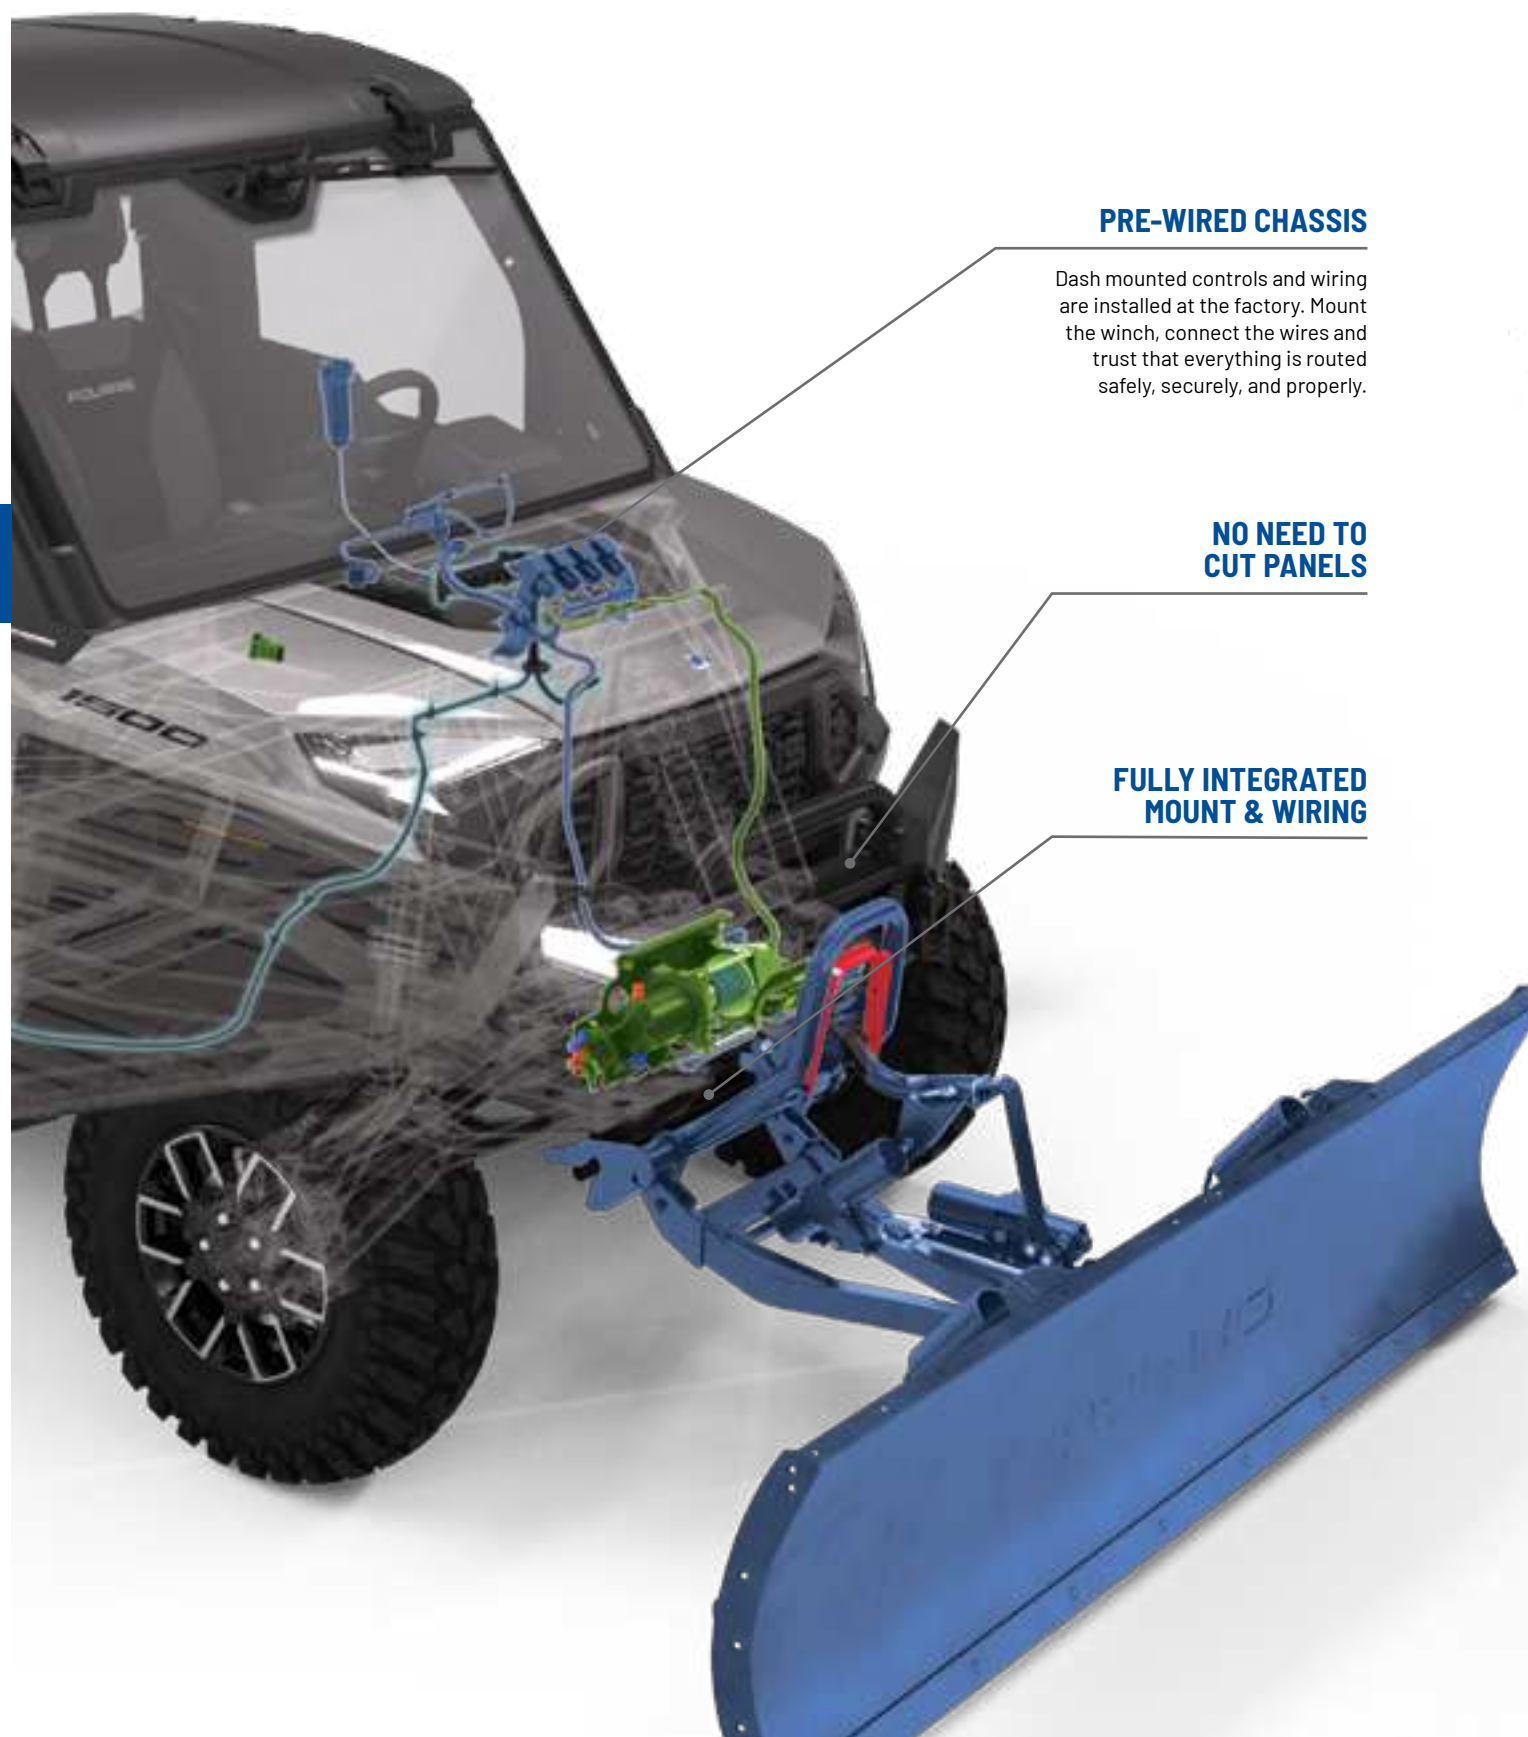

SUPERIOR INTEGRATION

POLARIS
ENGINEERED

RIGHT FROM THE FACTORY, your vehicle is built to make essential accessories like winches and plows easy to use day-in and day-out. Mounting brackets are designed into the oversized factory bumper and wiring is routed securely and properly. When it comes to RANGER, Polaris Engineered Accessories make work easier so you can get more done.

PRO PRO HEAVY DUTY SERIES

HD HEAVY DUTY SERIES

LEARN MORE P. 88

POLARIS ENGINEERED WINCH FEATURES

- ✓ Tested **1,200+** pulls at max load, it works when you need it to
- ✓ Built to withstand **-20° F** temperatures
- ✓ Sealed motor & heavy duty gears **OPERATE FULLY SUBMERGED UNDERWATER**
- ✓ **MILITARY** tested & approved

PRE-WIRED CHASSIS

Dash mounted controls and wiring are installed at the factory. Mount the winch, connect the wires and trust that everything is routed safely, securely, and properly.

NO NEED TO CUT PANELS

FULLY INTEGRATED MOUNT & WIRING

GLACIER® PLOW SYSTEM

LEARN MORE P. 90

GLACIER FEATURES

- ✓ To install the plow, simply lift the mount lock handle and pull forward
- ✓ No loss of factory ground clearance when not plowing
- ✓ Don't have to crawl under the machine to release the plow blade from the vehicle
- ✓ No trimming of vehicle plastic or fascia required to mount plow or winch
- ✓ Angle your blade right from your seat with the Glacier Pro Plow Hydraulic Angle System
- ✓ Angle your blade 25° left and right, conveniently from your seat