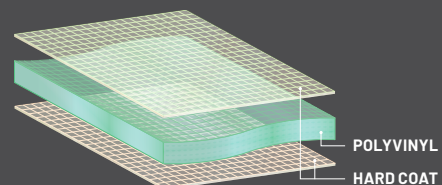

REVOLUTIONARY INSTALLATION