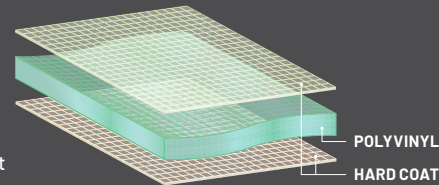

GLASS vs HARD COAT POLY

Superior optical clarity (automotive level)
 Scratch-resistant
 Curved to fit, seals tight
 Cold weather / heavy duty
 Wiper ready

Lightweight, flexible, easy to store/remove
 Impact-resistant
 Tight seal keeps out rain and dust
 30x more scratch-resistant