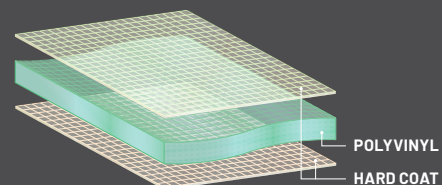

EASY AND FAST INSTALLATION