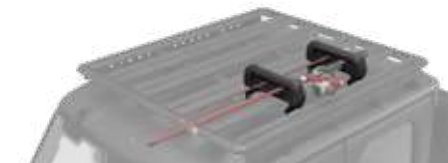

FISHING ROD HOLDER

- Convenient, locking carrier can transport five fishing rods safely and securely on a roof rack
- Doubles as a ski/snowboard carrier

» 2889729
XD 1500 '24, CREW XD 1500 '24