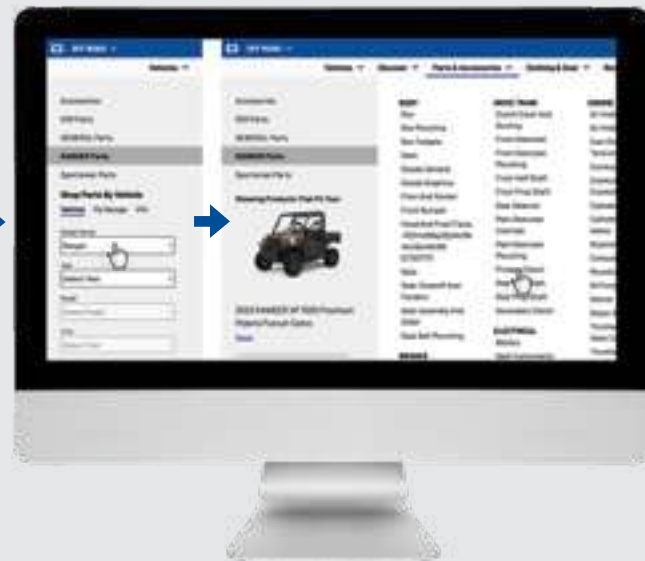

SHOP FOR SERVICE PARTS ONLINE OR VISIT YOUR POLARIS DEALER.

OVER
100,000
PARTS
AVAILABLE!

LOOK-UP PARTS ON POLARIS.COM

FOR EASY PARTS IDENTIFICATION, VIEWS OF ASSEMBLIES & MORE!

STEP 1

Visit Polaris.com/RANGER
Click the "Parts & Accessories" tab