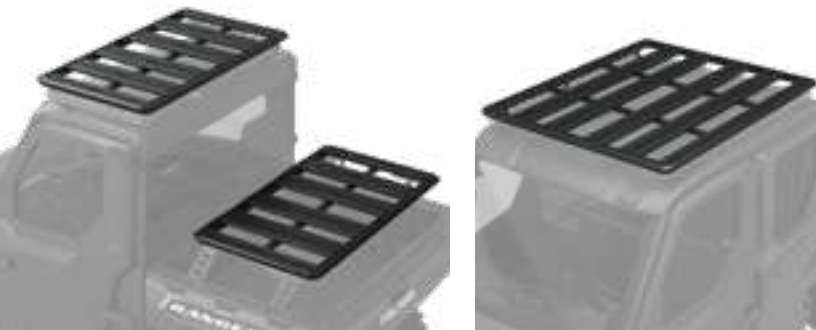

PICK YOUR RACK

REAR BED RACK / ROOF RACK, SMALL

- Install either in the bed or on the roof of the vehicle (mounts sold separately)
- A durable backbone ensures a secure vehicle attachment
- An innovative attachment system allows for easy accessory install
- 75 lb weight capacity per rack

» 2889236
XP 1000 '18-24, 1000 '20-24, XP KINETIC '23-24

ROOF RACK, LARGE

- Install on the roof of the vehicle (mount sold separately)
- A durable backbone ensures a secure vehicle attachment
- An innovative attachment system allows for easy accessory install
- 150 lb weight capacity

» 2889237
CREW XP 1000 '19-24, CREW 1000 '20-24