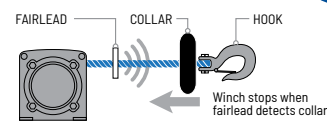

Auto Stop technology protects and extends the life of your winch by automatically stopping the winch at the end of pull to prevent over-spooling. While plowing, it prevents the plow frame from bending by stopping the winch once the plow has been lifted.