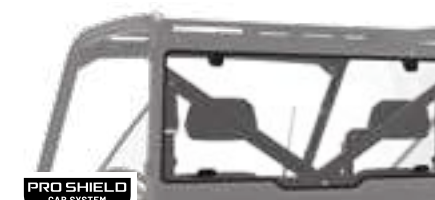

REAR PANEL - GLASS TOP SELLER

» 2879013

XP 1000 '17-24, CREW XP 1000 '18-24, CREW 1000 '20-24, 1000 '20-24, XP KINETIC '23-24