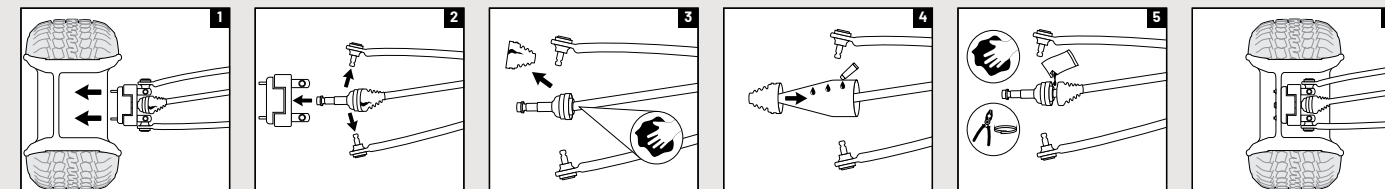

HOW TO INSTALL

1. 1 Remove wheel and axle nut.
2. 2 Remove brake caliper, hub, tie rod and upper and lower ball joints.
3. 3 Remove old boot and clean joint.
4. 4 Spread silicone lube on entire cone tool. Slide boot over cone tool, large end first. See package for outer boot instructions.
5. 5 Empty the bag of grease into the CV joint/boot, clean sealing points and install clamps.
6. 6 Reassemble tie rod, ball joints, brake caliper, axle nut, tire and wheel.

Refer to your service manual for further instructions and torque specifications.
*Designed for temporary CV boot repair. Purchase the OEM CV Boot for a permanent repair.

BRING IT EVERYWHERE

TRAILERING

CALIBER® RAMP PRO

1. Designed for ATVs and UTVs up to 50" wide
   - Integrated grip glides for ultimate traction
   - Folding sides for easy transportation and storing
2. » 52" x 90" • 2884576

ALUMINUM ARCHED LOADING RAMPS

1. Capacity for up to 3,000 lbs
2. » 76" x 12" • 2,000 LB • 2875384
   » 88" x 12" • 3,000 LB • 2875386

LIGHTWEIGHT TRI-FOLD RAMPS

1. Ramp folds up for transport
   - Capacity for up to 1,500 lbs
   - Safety straps included
2. » 72" x 51" • 2875385
   » 82" x 51" • 2875860

FOLDING ALUMINUM ARCHED RAMPS

1. Ramp folds up for transport
   - Up to 1,500 lb total capacity, 750 lb per individual ramp
   - Safety straps included
2. » 88" x 12" • 2875387

COVERS

TRAILERING COVERS

- Protect your vehicle from the elements while storing outdoors
- A ratchet strap system on the bottom helps to secure the cover to the vehicle

MID-SIZE

- » 2890329
  570 '15-24
- » 2890330
  CREW 570-4 '15-24
- » 2890329
  SP 570 '22-24
- » 2890330
  CREW SP 570 '22-24

FULL-SIZE

- » 2890331
  XP 1000 '15-24, 1000 '20-24
- » 2890332
  CREW XP 1000 '17-24, CREW 1000 '20-24
- » POLARIS PURSUIT CAMO • 2882160
  XP 1000 '14-24, EV '11-24, 570 FULL-SIZE '17-24, 570 '14-24, 500 '11-24, 1000 '20-24

EXTREME DUTY

- » 2889107
  XD 1500 '24
- » 2890305
  CREW XD 1500 '24

HITCHES

HITCH WITH 2" BALL

1. 3:1 Hitch: ball, hook and pin design
   - Rust resistant steel with powdercoat finish
   - Removable ball, HD 5/8" pin and clip
2. » 2" x 2" RECEIVER • 2830522
   » 1 1/4" x 1 1/4" RECEIVER • 2830523

1 1/2" BALL

1. 1 1/2" replacement ball for hitch
   - Designed to work with 3:1 Hitch
2. » 2830524

RECEIVER HITCH

- » 2" RECEIVER TONGUE 2875320

TRAILER BALL 3/4" SHANK

- » 1 1/8" BALL • 2877602
- » 2" BALL • 2877603

STRAPS & ROPES

RECOVERY STRAP

1. 2" x 30'
   - 18,000 lb maximum load, 9,000 lb maximum vehicle weight
   - Comes with carry bag
2. » 2884033

RATCHET STRAP

- 1.5" x 15' straps, 2 pack
  - Heavy duty webbing
  - 5,500 lb maximum load, 1,833 lb working load
2. » 2884031

RATCHET STRAP

1. 2" x 20' Ratchet Straps
   - Heavy duty webbing, floating D-rings, double J-hooks
   - 10,000 lb maximum load, 3,300 lb working load
2. » 2884032

SHOCK STRAPS

- 1.5" 3,000 lb breaking strength
  - Keeps tension on tie-down straps to secure load, 2 pack
2. » 1.5" x 15' • 2883296
   » 1.5" x 7' • 2883295