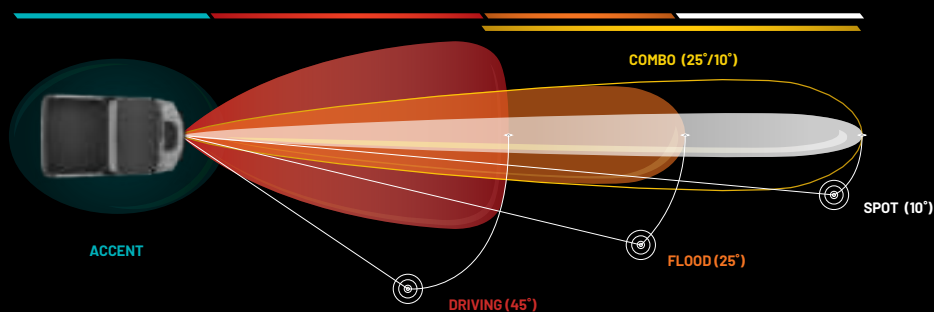

BUILD YOUR VISION

Consider the optics, angle and how you will use your vehicle to choose the right light or set of lights.

OPTICS LIGHT ANGLE	ACCENT	DRIVING (45°)	FLOOD (25°)	SPOT (10°)	COMBO (25°/10°)
DRIVING SPEED	All	Slow to medium	Slow to medium	High	All
BEAM	Diffused glow	Extra-wide	Wide/shorter	Concentrated/long	Inner spot & outer flood
RECOMMENDED MOUNTING	Low/wheel well	All points	Low/rear	High points	All points
TERRAIN & RIDING STYLE	Added style & personalization in any terrain	All riding & utility	Wide-open terrain or trails & utility	Trail & tight conditions	All riding & utility