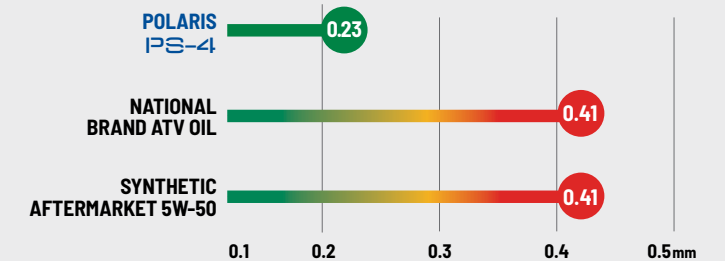

ENGINE WEAR TEST

LOWER NUMBER = LESS ENGINE COMPONENT WEAR
LESS WEAR ON PARTS MEANS LONGER ENGINE LIFE