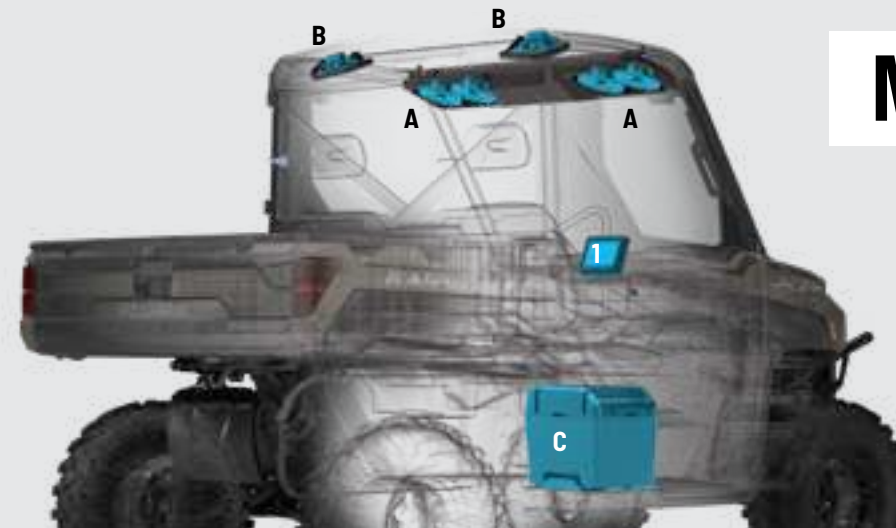

AUDIO

When you research audio solutions, you'll see manufacturers bragging about how their audio equipment is "Marine Grade". Or worse yet, you'll discover they are repackaged components built for automotive applications. MB Quart®, combined with Polaris, engineers Off-Road Grade Audio equipment that's proven to deliver the loudest, crispest sound in the harshest conditions. Rain, snow, mud, heat, cold, dust—**ANY PLACE YOUR RANGER EXCELS, SO WILL YOUR AUDIO.**

MBQUART

BUILD YOUR SOUND WITH RIDE COMMAND

STEP 1 ADD HEAD UNIT

7" DISPLAY POWERED BY RIDE COMMAND*

2884072

SEE P. 78 FOR MORE INFORMATION

STEP 2 ADD MOUNT

2889309

XP 1000 '22-24, CREW XP 1000 '22-24,
CREW 1000 '22-24, 1000 '22-24,
XP KINETIC '23-24,
FOR NORTHSTAR AND ALL OTHER MODELS
WITHOUT 900 WATT

OR

2889310

XP 1000 '22-24, CREW XP
1000 '22-24, CREW 1000
'22-24, 1000 '22-24,
XP KINETIC '23-24
FOR 900 WATT STATOR

STEP 3

UPGRADE AUDIO BY ADDING VISOR OR DASH AUDIO

OPTION 1 VISOR AUDIO

A. OVERHEAD VISOR SPEAKERS

2882891

HARNESS REQUIRED

TOP SELLER 2882904

CREW MODELS REQUIRE
ADDITIONAL 2883231

B. REAR OVERHEAD SPEAKERS

TOP SELLER 2882876

XP 1000 '18-24, CREW XP 1000 '19-24, CREW 1000 '20-24,
1000 '20-24, XP KINETIC '23-24

C. 10" MAXBOOST SUBWOOFER

2884233

XP 1000 '18-24, CREW XP 1000 '19-24, XP KINETIC '23-24
WITH 900 WATT STATOR
NOT COMPATIBLE WITH UNDER SEAT DRY STORAGE
(2882910) INSTALLED

OPTION 2 DASH AUDIO

AUDIO DASH SPEAKERS

TOP SELLER 2883956

XP 1000 '19-24, CREW XP 1000 '19-24,
CREW 1000 '20-24, 1000 '20-24,
XP KINETIC '23-24

B. REAR OVERHEAD SPEAKERS

TOP SELLER 2882876

XP 1000 '18-24, CREW XP 1000 '19-24, CREW 1000 '20-24,
1000 '20-24, XP KINETIC '23-24

C. 10" MAXBOOST SUBWOOFER

2884233